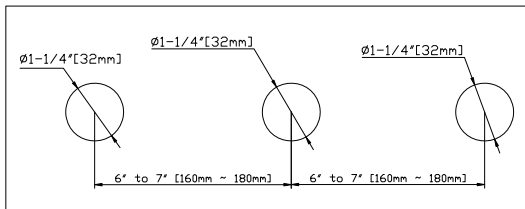

Size

MOUNTING HOLES DIMENSION

unit: mm

will the faucet fit my sink?

Recommend width: 6"-12" (152mm-305mm)
the width is the distance between center point of two side holes.

Pre-drilled hole size requirement:
1.26" (32mm) Min - 1.5" (38mm) Max

Max countertop thickness without deck plate:
1.375" (35mm)

3 Holes 6"-16" Widespread (indicated with a green checkmark)

3 Holes 4" Centerset (indicated with a red X)

(If you have opted for LED option)

The LED light will change its color by detecting water temperature: